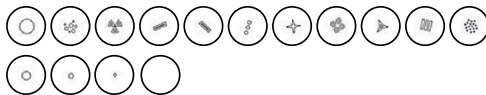

ULTRA TRINITY 280 MKII

BEAM, SPOT, WASH 3 IN 1

The ULTRA TRINITY 280 MKII is a Multi Effect Moving Head designed with Beam, Spot, and Wash effect.

The ULTRA TRINITY 280 MKII's output rivals other lights in its class.

The ULTRA TRINITY 280 MKII is a definite must have in your bag of tricks on stage. Why buy just a Beam or Spot or Wash light when you can get them all in one low cost unit. Priced similar to most Beam lights you can take one fixture and do it all. Great for Large Stage shows.

SPECIFICATIONS

Lamp	OSRAM SIRIUS HRI 280W 7800K
Lamp Life	2000hr
Prism	2 Rotating prisms, 6 Facet linear & 8 Facet
Power	110-240V 50/60Hz 470W
Power Connection	Powercon In & Out
Data Connection	3Pin & 5Pin XLR
Colours	13 + White
Static Gobos	14 + Open
Rotating Gobos	9 + Open interchangeable
Beam Angle	2.5° - 8°
Spot Angle	10° - 20°
Wash Angle	21° - 45°
Output Distance	107,000 LUX @ 10m
Modes	DMX, Master/Slave, Auto, Sound
DMX Channels	16CH/ 24CH
Dimmer	0-100% Linear dimmer
Dimensions (cm)	47(L) x 33(W) x 27(H)
Weight	11Kgs

COLOURS

STATIC GOBOS